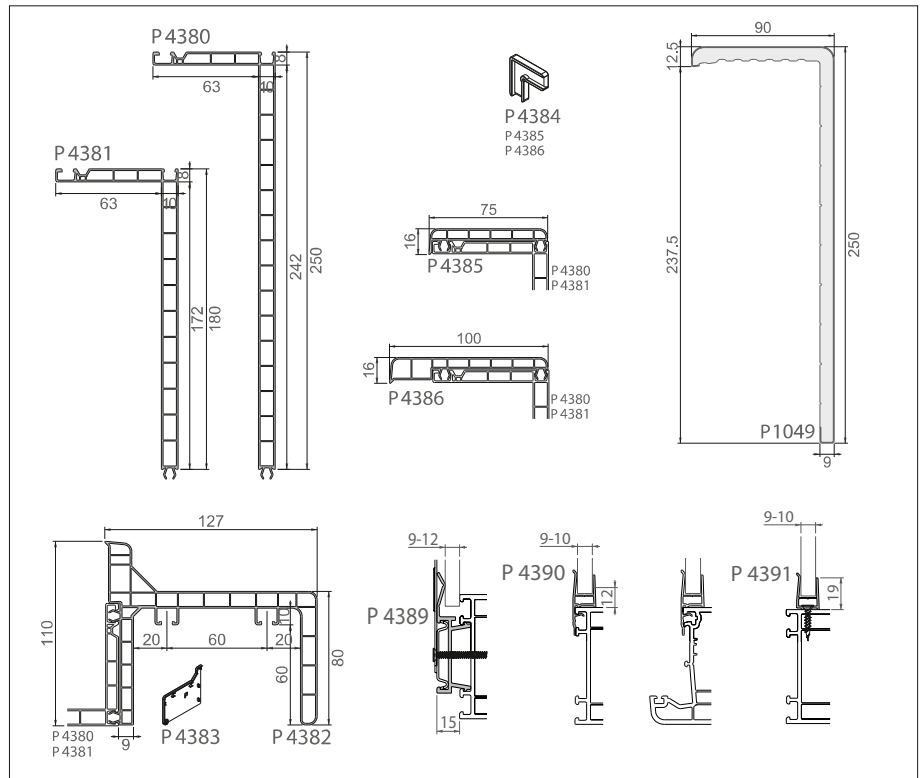

		3 - verkeerswit	96 - crèmewit	1xxx standaard	1xxx special edition	6xxx coating
P 4380	dagkantprofiel 250 mm	✓	✓	✓	✓	✓
P 4381	dagkantprofiel 180 mm	✓	✓	✓	✓	✓
P 4385	raamlijst 75 mm	✓	✓	✓	✓	✓
P 4386	raamlijst 100 mm	✓	✓	✓	✓	✓
P 1049	raamuitbekleding 250 mm	✓	✓	✓	✗	✗
P 109	U-startprofiel	✓	✓	✓	✗	✓
P 3340	hulpprofiel raamuitbekleding	✓	✗	✓	✓	✗
P 3661	opliggende adapter	✓	✓	✓	✓	✓